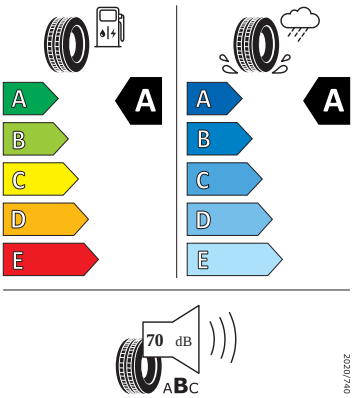

2020/740

- Continental 185/65 R15

Continental

0358474

185/65 R 15 88 H

C1

2020/740

- Goodyear 185/65 R15